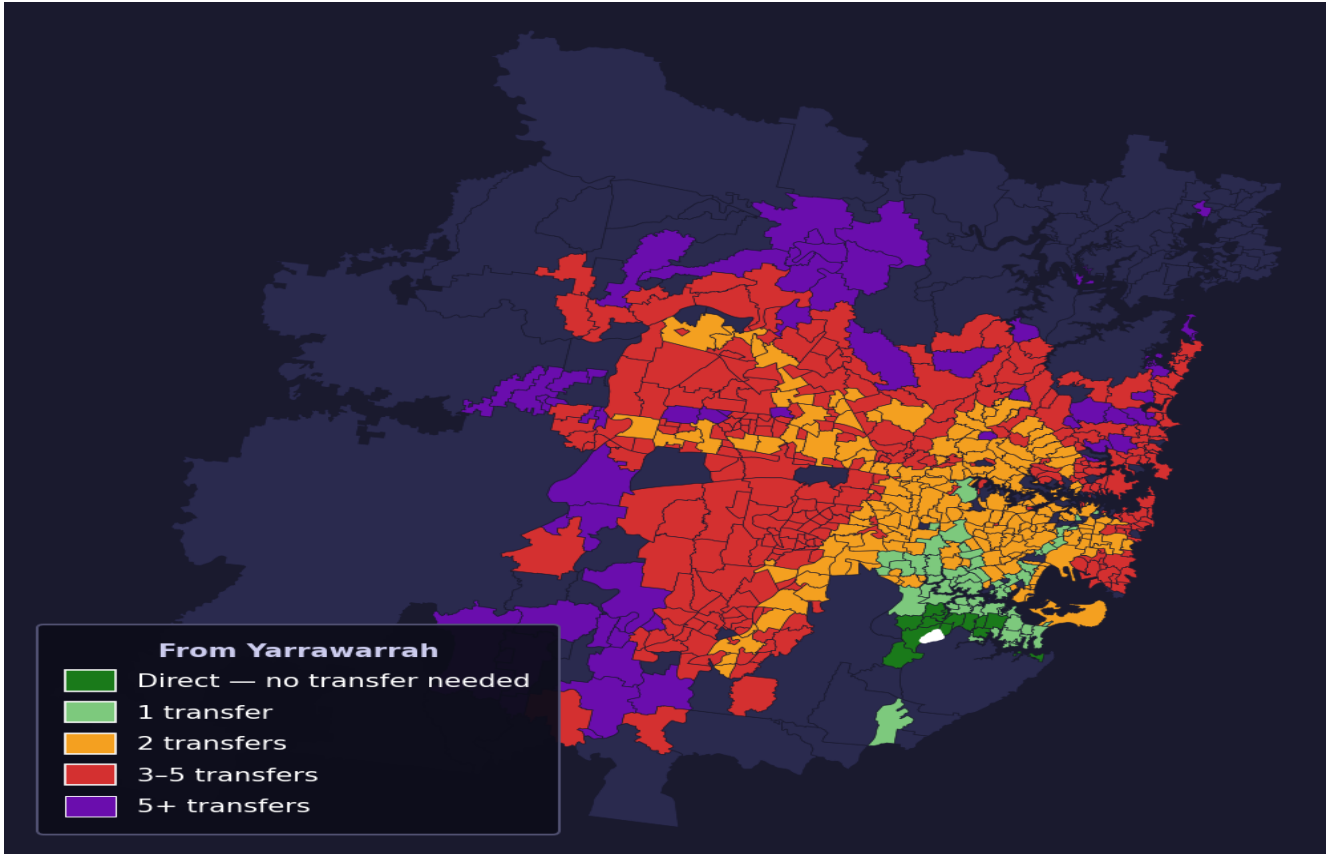

# Yarrawarrah

Rank #479 of 781 suburbs

<b>Composite</b> <b>57</b> <sub>/100</sub>	<b>Journey Quality</b> <b>41</b> <sub>/100</sub>	<b>Cost Efficiency</b> <b>94</b> <sub>/100</sub>	<b>Connectivity</b> <b>50</b> <sub>/100</sub>
---	---	---	--

Direct (0 transfers)	14 of 781
1 transfer	56 of 781
2 transfers	208 of 781
3-5 transfers	303 of 781
5+ transfers	199 of 781

Destination	Time	Single Trip	Weekly
Sydney CBD	114 min	\$6.24	\$45.67/wk
Parramatta	127 min	\$6.41	\$50.00/wk
Sydney Airport	109 min	\$5.55	
Macquarie Park	156 min	\$7.49	\$50.00/wk
Olympic Park	139 min	\$7.65	\$50.00/wk