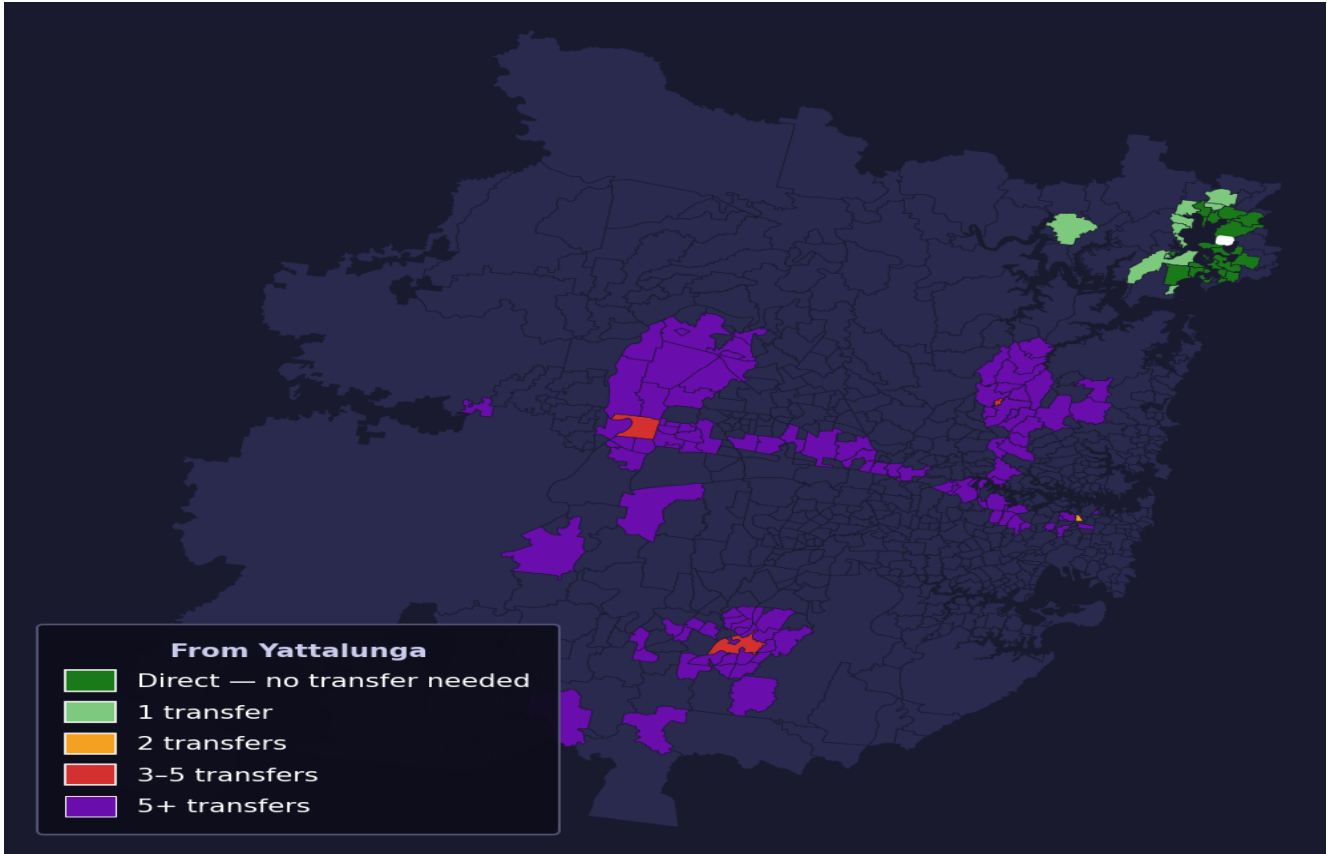

Yattalunga

Rank #765 of 781 suburbs

Composite 42 /100	Journey Quality 42 /100	Cost Efficiency 92 /100	Connectivity 1 /100
------------------------------------	--	--	--------------------------------------

Direct (0 transfers)	22 of 781
1 transfer	10 of 781
2 transfers	1 of 781
3-5 transfers	3 of 781
5+ transfers	744 of 781

Destination	Time	Single Trip	Weekly
Sydney CBD	114 min	\$6.42	\$50.00/wk
Parramatta	202 min	\$10.54	\$50.00/wk
Sydney Airport	201 min	\$9.09	
Macquarie Park	147 min	\$8.25	\$50.00/wk
Olympic Park	176 min	\$13.45	\$50.00/wk