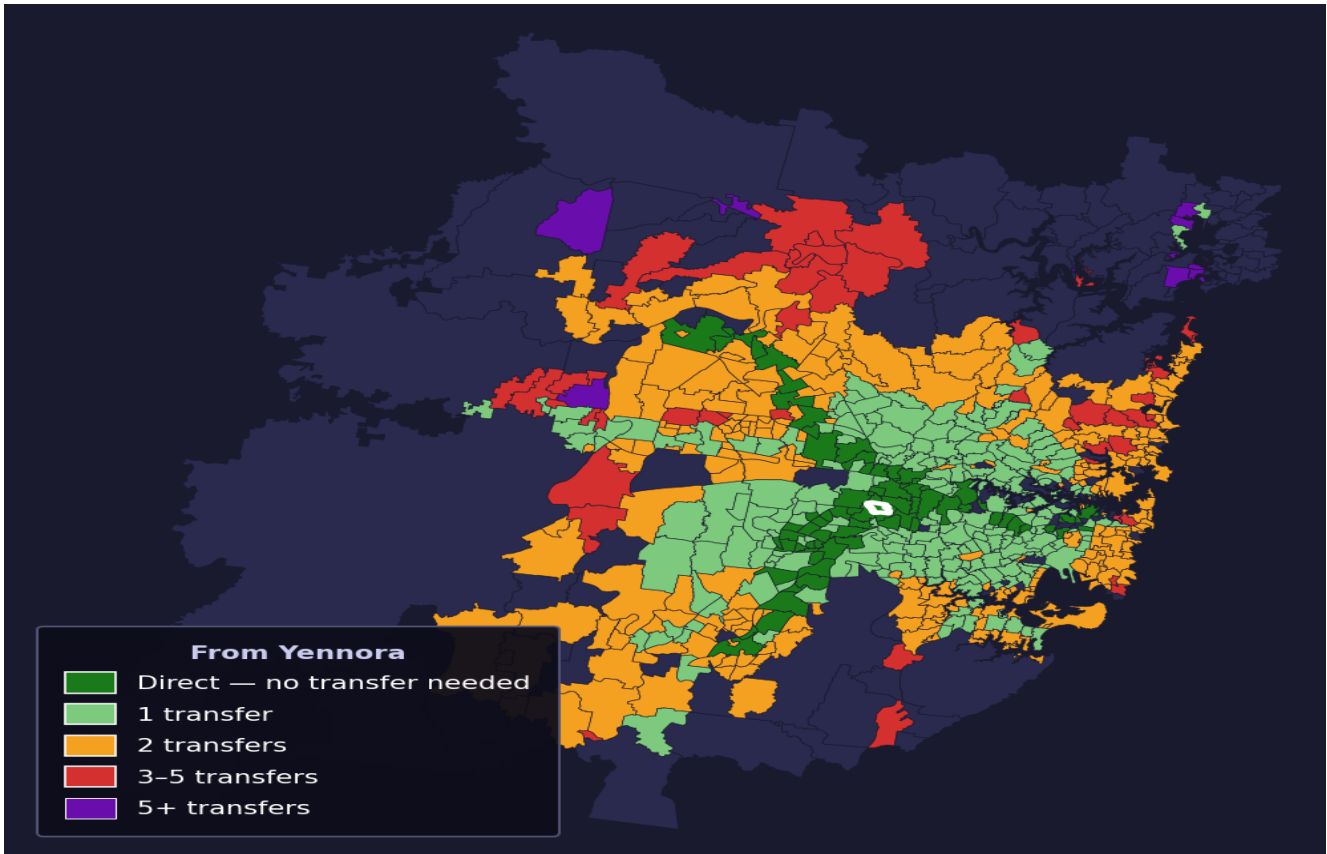

# Yennora

Rank #163 of 781 suburbs

<b>Composite</b> <b>72</b> <sub>/100</sub>	<b>Journey Quality</b> <b>60</b> <sub>/100</sub>	<b>Cost Efficiency</b> <b>90</b> <sub>/100</sub>	<b>Connectivity</b> <b>77</b> <sub>/100</sub>
---	---	---	--

Direct (0 transfers)	81 of 781
1 transfer	241 of 781
2 transfers	275 of 781
3-5 transfers	49 of 781
5+ transfers	134 of 781

Destination	Time	Single Trip	Weekly
Sydney CBD	80 min	\$4.03	\$40.30/wk
Parramatta	29 min	\$4.03	\$40.30/wk
Sydney Airport	120 min	\$6.35	
Macquarie Park	105 min	\$6.69	\$50.00/wk
Olympic Park	95 min	\$5.92	\$49.93/wk