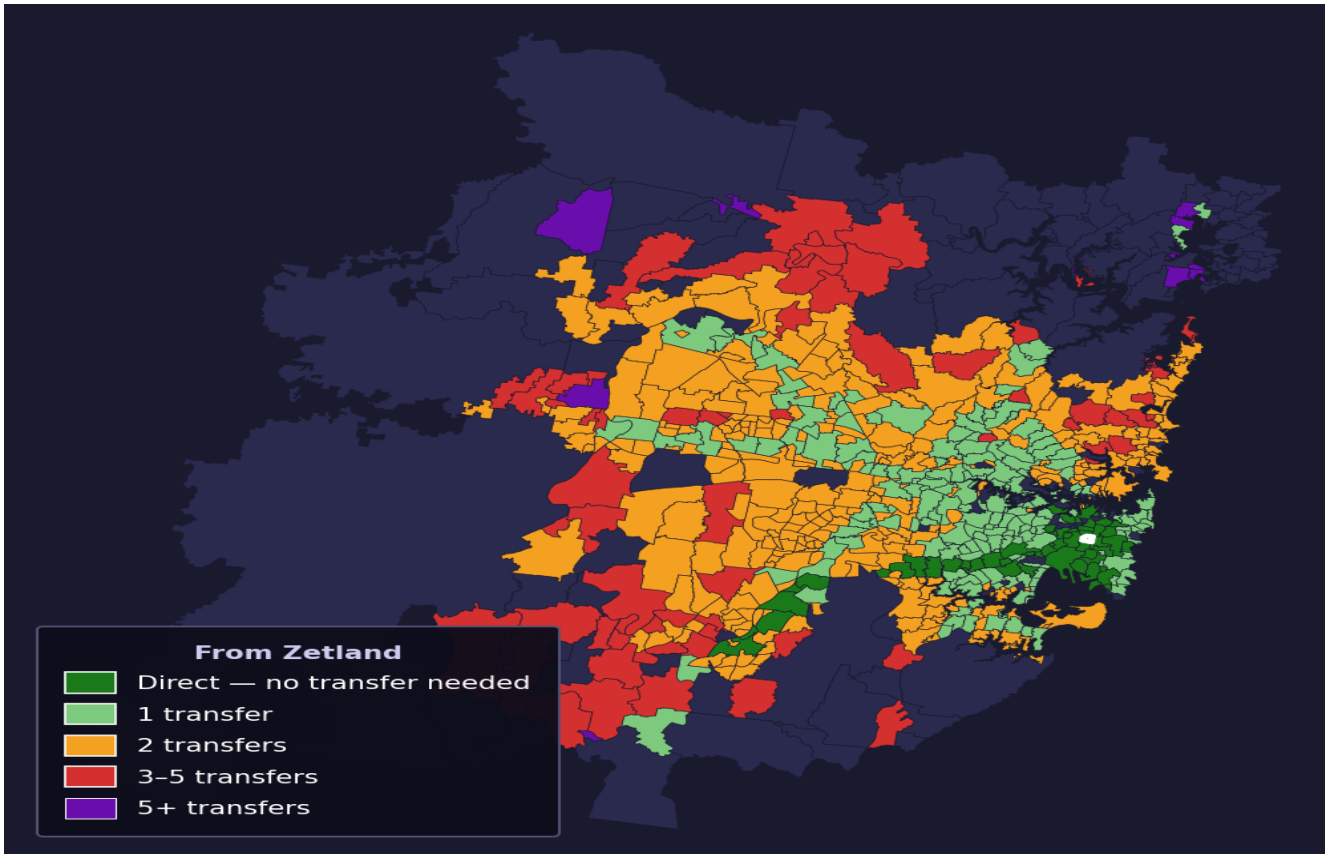

Zetland

Rank #51 of 781 suburbs

Composite 77 _{/100}	Journey Quality 88 _{/100}	Cost Efficiency 63 _{/100}	Connectivity 73 _{/100}
---	---	---	--

Direct (0 transfers)	58 of 781
1 transfer	200 of 781
2 transfers	315 of 781
3-5 transfers	72 of 781
5+ transfers	135 of 781

Destination	Time	Single Trip	Weekly
Sydney CBD	29 min	\$3.16	\$31.58/wk
Parramatta	111 min	\$5.78	\$49.30/wk
Sydney Airport	68 min	\$3.35	
Macquarie Park	63 min	\$4.24	\$42.36/wk
Olympic Park	124 min	\$6.54	\$50.00/wk